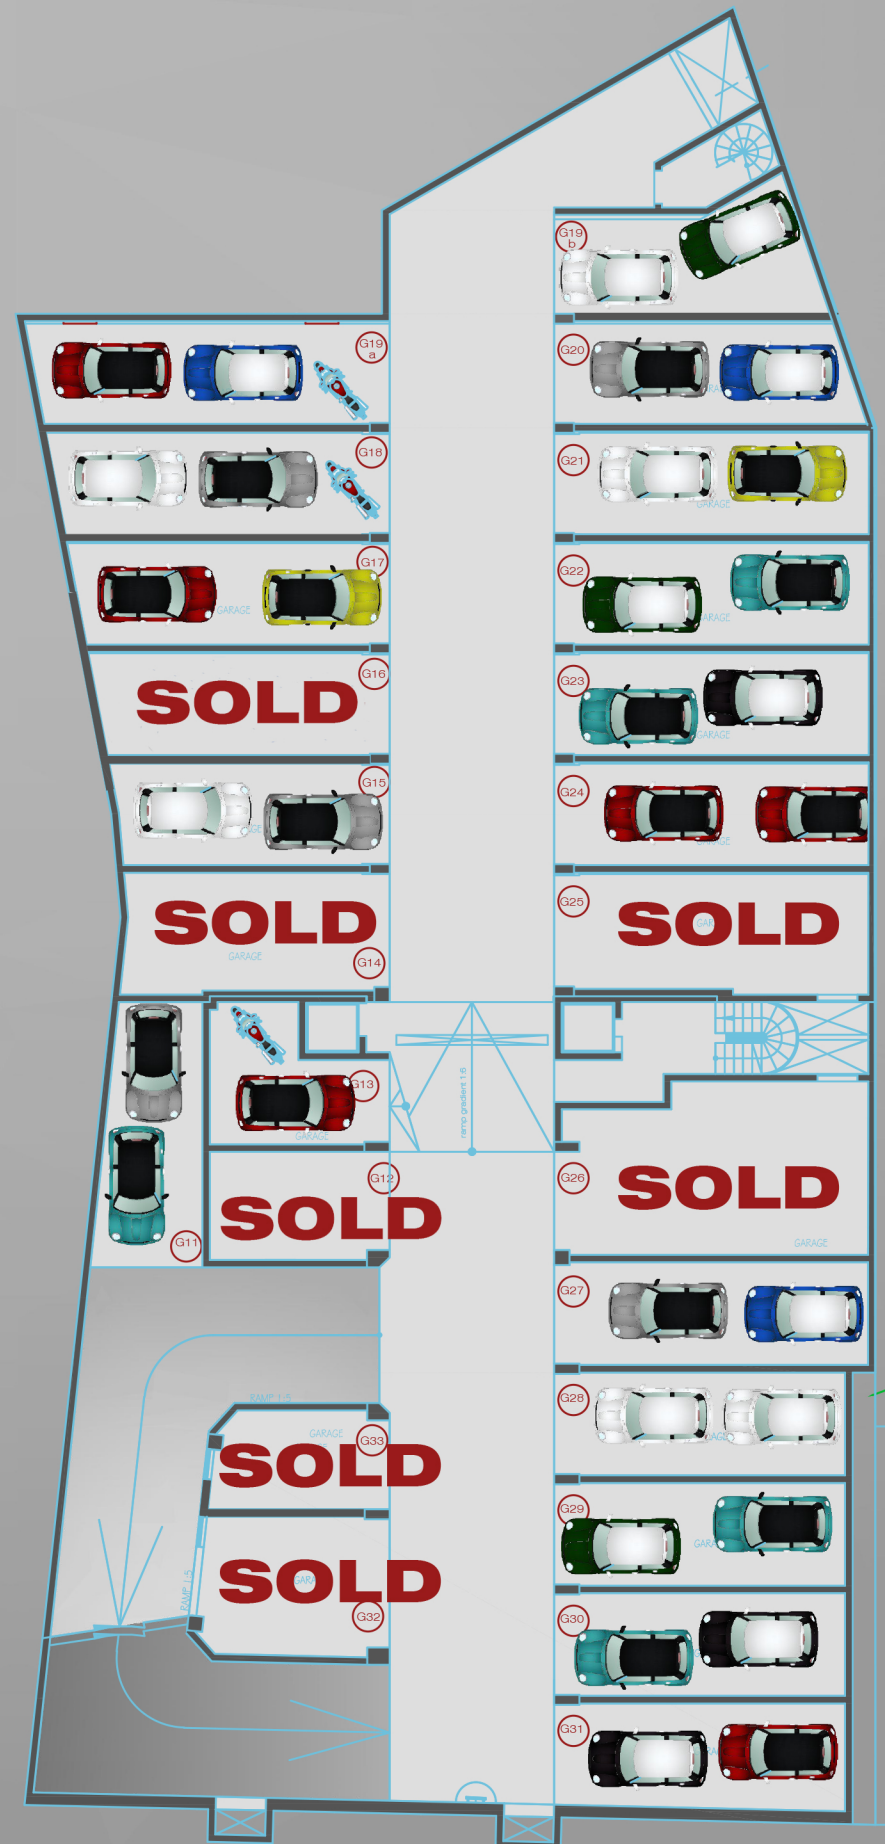

MISRAH SIMAR Qala

Total Area
1 168 M²

Apartment
51 / GARAGE
INTERMEDIATE BASEMENT

ARTISTIC IMPRESSION ONLY